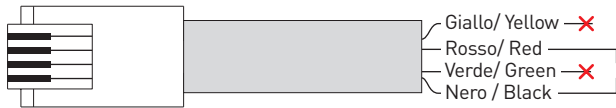

Open impulse powered accessories: locked keypad, etc.

TOP905CAB2+TOP905CAB3

Fotocellule
Photocell

TOP905CAB4

Contatto di apertura (non alimentato): selettore a chiave, pulsante, etc
Open impulse contact (powerless): key switch, pushbutton, etc